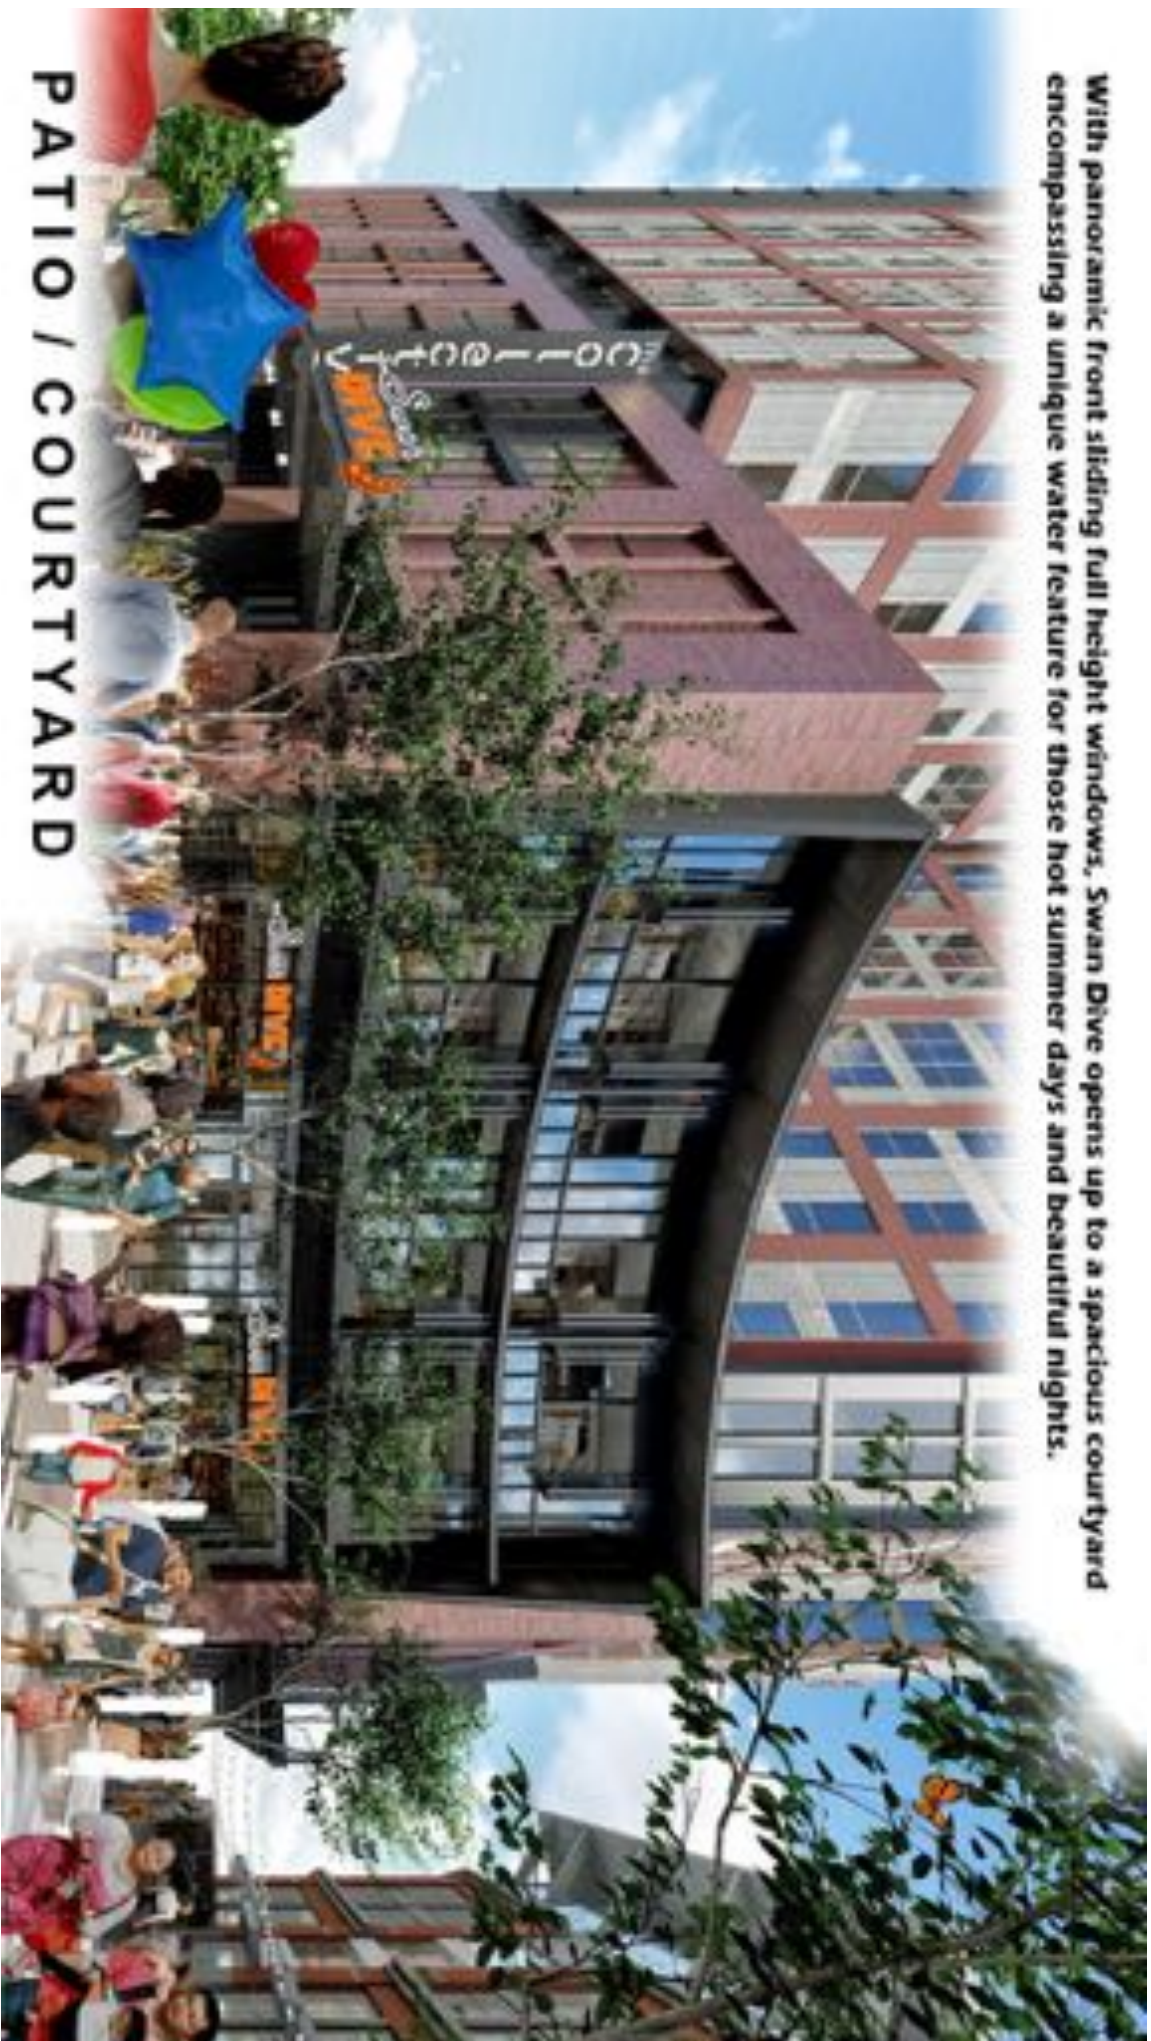

MARKET + DRINKS

Swan **DIVER**

To be located on the ground floor of the best housing developments nationally, Swan Dive spins the traditional mindset of retail and presents a new age amenity to the tenants as well as surrounding community. Combining two desirable elements, half healthy living market and half Instagramable, high energy dive-bar, comes a concept that caters to one's wants AND needs. Tenants of the OLIV property will have a lifestyle like no other offered with the addition of Swan Dive.

MARKET INSPIRATION

After fully charging at Swan Market both physically and electronically, you could be ready for a cold beer or refreshing glass of wine. The beer cooler as it reads "BEER COOLER" will have you pass through an Instagramable entrance into a one of a kind, eclectic, speakeasy dive bar. Taking the traditional dive concepts that stood the test of time and adding in today's styles and technology, Swan Dive will have all areas covered under one roof. The full height LED screen gives the versatility to showcase sports, change the backdrop of the bar to allow for different settings and moods as well as speak to the energy of the late night crowd in a more intimate space. Dive will elevate the nightlife space with it's high energy atmosphere, DJ's, VIP Booths and staff presentations to keep everyone engaged.

DIVE INSPIRATION

With panoramic front sliding full height windows, Swan Dive opens up to a spacious courtyard encompassing a unique water feature for those hot summer days and beautiful nights.

PATIO / COURTYARD

VIEW FROM PATIO

PATIO

PATIO

This event space also houses a large LED video wall behind a performance stage which can both be viewed from our elevated patio. Concerts, movie nights, event gatherings, and of course game day tailgates will all be showcased at Swan Dive.