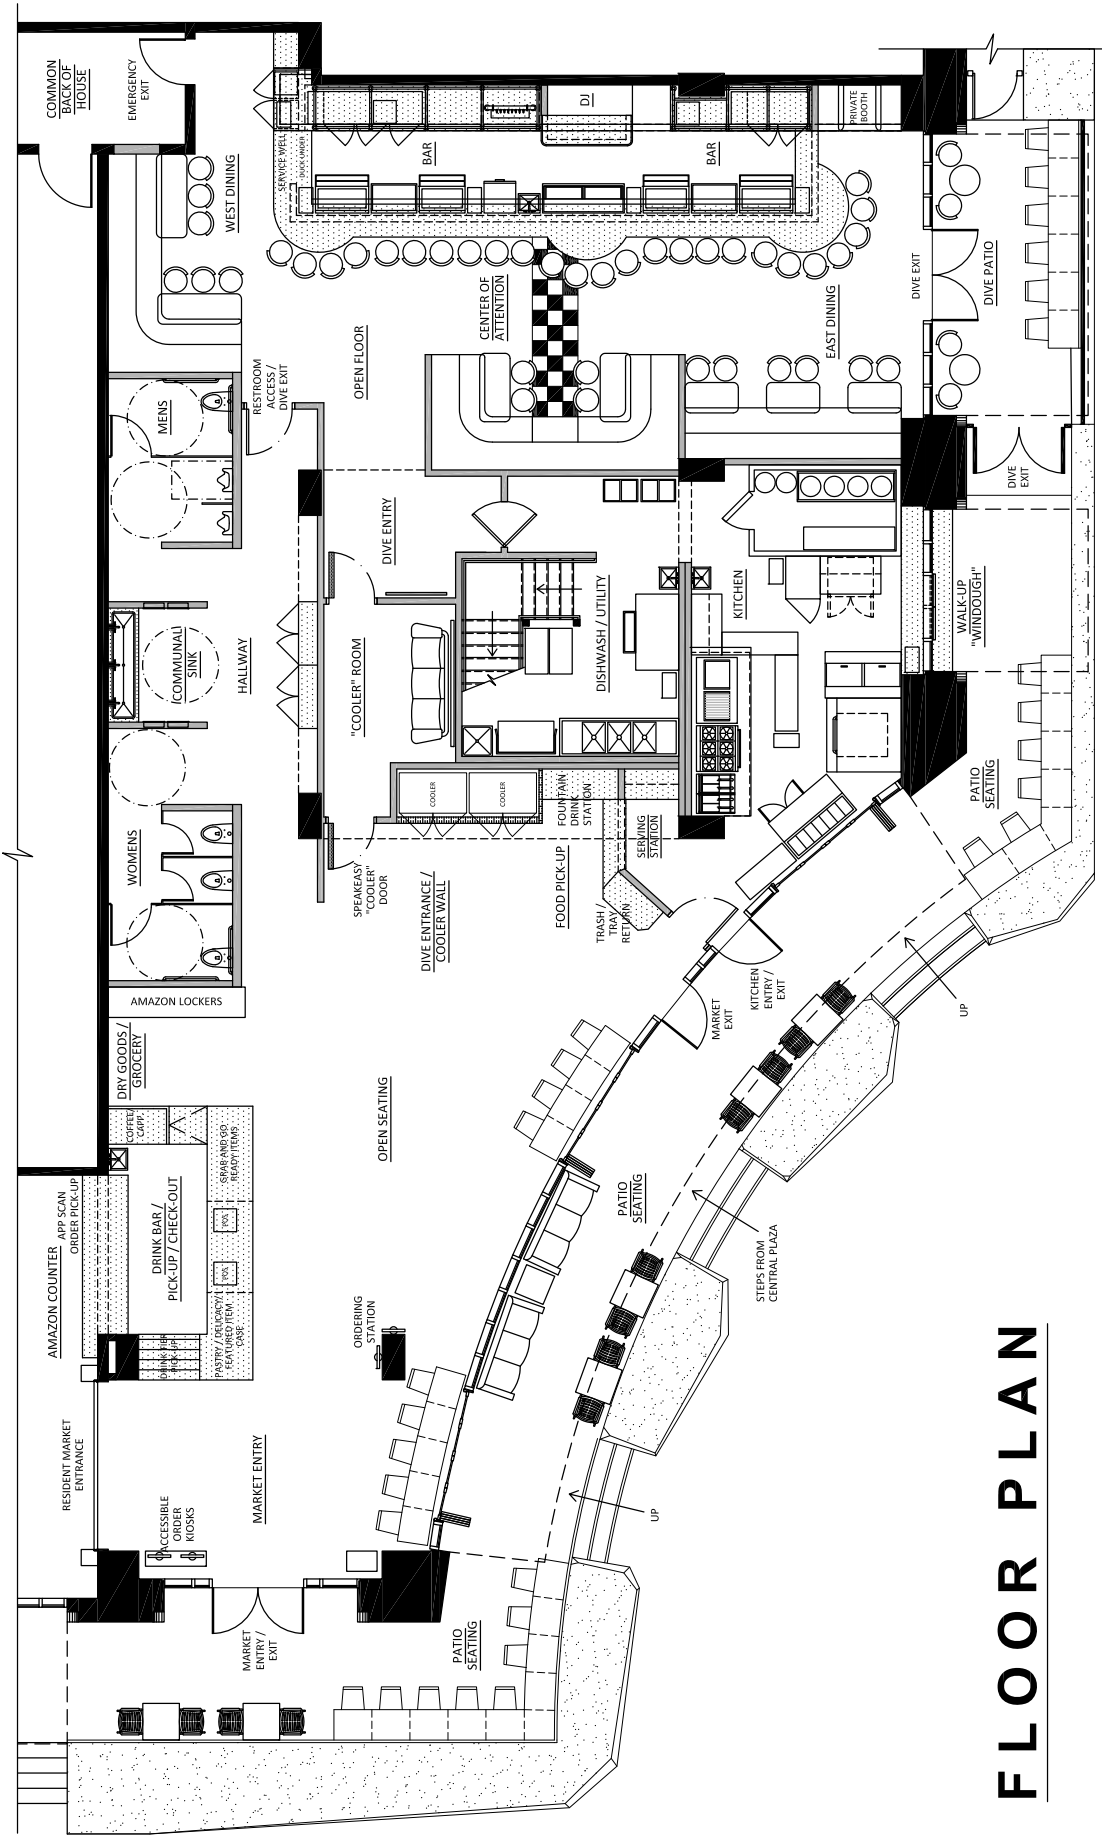

MARKET + DRINKS

Swan **DIVER**

To be located on the ground floor of the best housing developments nationally, Swan Dive spins the traditional mindset of retail and presents a new age amenity to the tenants as well as surrounding community. Combining two desirable elements, half healthy living market and half Instagramable, high energy dive-bar, comes a concept that caters to one's wants AND needs. Tenants of the OLIV property will have a lifestyle like no other offered with the addition of Swan Dive.

WALK-UP "WINDOUGH"

Pizza window serving late night for those leaving Swan Dive or residents craving a late night snack. Accessible from the patio located right outside of the Dive's exit.

FLOOR PLAN

PARTNERS