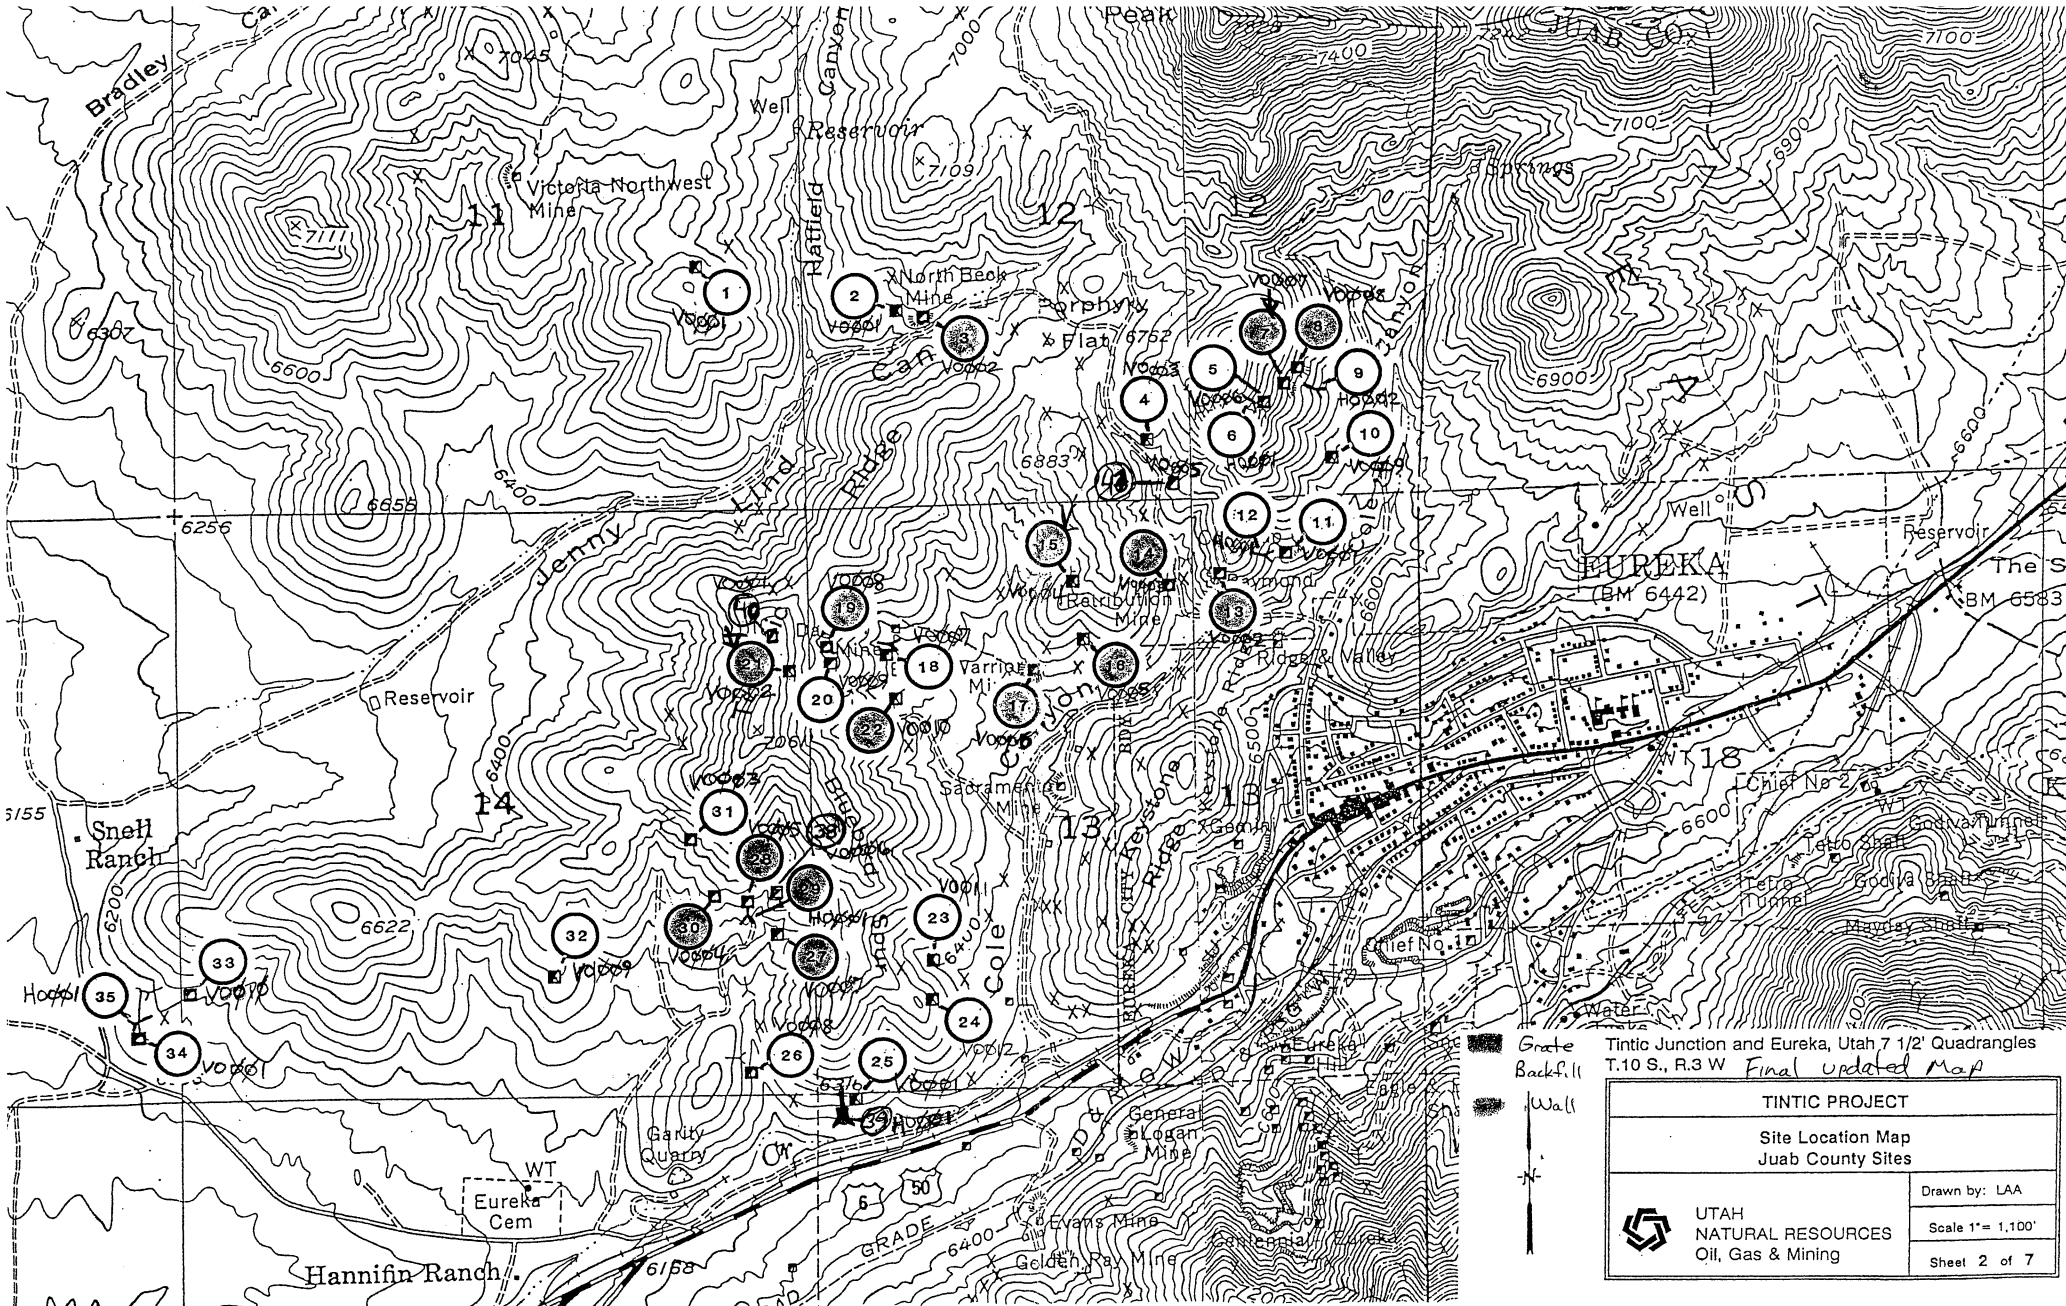

Source: 2003 Juab County Plat Maps

Date March 2004

Eureka Mills NPL Site, Eureka, UT

Figure 1

Tintic Junction and Eureka, Utah 7 1/2' Quadrangles
 T.10 S., R.3 W Final updated Map

TINTIC PROJECT	
Site Location Map Juab County Sites	
 UTAH NATURAL RESOURCES Oil, Gas & Mining	Drawn by: LAA
	Scale 1" = 1,100'
	Sheet 2 of 7